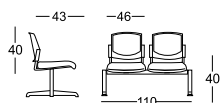

VC 721A

VISO

SPARKS UP THE VISITOR ROOM WITH CONTEMPORARY TOUCH OF VISO. AVAILABLE IN MANY CHOICES OF FABRIC COLORS AND CONFIGURATIONS.