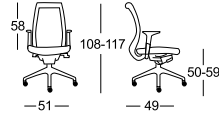

ULTIMA
A COLLECTION OF
MODERN CONTEMPORARY
OFFICE CHAIRS.