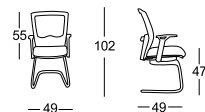

# LIVIO

BEAUTIFULLY DESIGNED OFFICE CHAIR. ERGONOMIC CONTOUR AND BREATHABLE MESH WITH SUPPORT ON THE BACK AND ADJUSTABLE ARMRESTS.

TS 01401

TS 01501

TS 01403

TS 01503

TS 01405

TS 01505