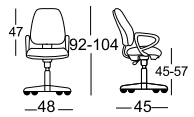

# VISASA

MODERN TASK CHAIR WITH FLOWING CONTOUR THAT SUPPORTS YOUR BODY. COMFORTABLE AND DURABLE. PERFECT FOR EVERY WORKINGSAPCE.

SC 1907SYN

SC 2007STD

SC 1908SYN

SC 2008STD

SC 1909SYN

SC 2009STD