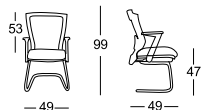

# RESPIRO

THIS PREMIUM MESH OFFICE CHAIR FEATURES BREATHABLE MESH WEBBING ON THE SEAT AND BACKREST FOR COOLER AND MORE COMFORTABLE SEATING.

TS 01001A

TS 01101A

TS 01003A

TS 01103A

TS 01005

TS 01105