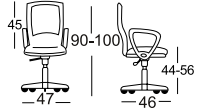

# VIORI

MODERN OFFICE CHAIR, WITH OPTIONAL HIGH OR LOW  
ERGONOMIC BACKREST AND WIDE RANGE OF FABRIC COLORS.

SC 907

SC 908A

SC 908

SC 909

SC 1007

SC 1008A