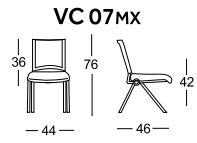

VC 02EXM

VC 02MXHJ

VC 02DXB

VC 02Wxo

**TECHNO**  
A CONTEMPORARY VISITOR CHAIR  
WITH VARIOUS CHOICES OF PATTERN  
AND COLOR.

Ergonomic-Shell backrest available in black, white, red, green, blue and orange color