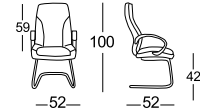

**SUPREME**  
MODERN CLASSIC OFFICE CHAIR  
THAT IS BEAUTIFULLY CRAFTED.

\*Only available in black leather.

PC 9410\*

PC 9610A\*

PC 9430\*

PC 9630A\*

PC 9450A\*

PC 9650A\*