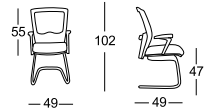

# LIVIO

BEAUTIFULLY DESIGNED OFFICE CHAIR. ERGONOMIC CONTOUR AND BREATHABLE MESH WITH SUPPORT ON THE BACK AND ADJUSTABLE ARMRESTS.

TS 01401

TS 01501

TS 01403

TS 01503

TS 01405

TS 01505