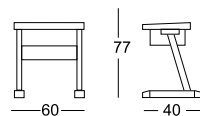

**TK 6060**

**TK 60120**

**SMART 01**

**GENIUS 01**

**SMART 02**

**GENIUS 02**

**SMILE**

STACKABLE, DURABLE AND STRONG POLYPROPYLENE CHAIR, MADE FOR THE LITTLE ONES. WITH EASY TO CLEAN MATERIAL AND COLORFUL DESIGN, THIS CHAIR WILL MAKE EVERYONE SMILE.