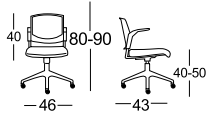

SC 2808A

RAPIDO

A FAMILY OF NIMBLE, STYLISH CHAIRS THAT MAKE MOVING EASY AND BRIGHTEN UP A ROOM WITH THEIR COLOR AND FLAIR. RAPIDO CHAIR IS LIGHTWEIGHT AND MOVE EASILY - ENABLE PEOPLE TO MOVE AROUND - WHATEVER THE WORK DEMANDS. SUITABLE FOR WORKSPACE, CONFERENCE ROOM, MEETING ROOM, AND CAFETERIA.