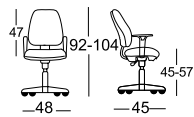

# VISASA

MODERN TASK CHAIR WITH FLOWING CONTOUR THAT SUPPORTS YOUR BODY. COMFORTABLE AND DURABLE. PERFECT FOR EVERY WORKINGSAPCE.

SC 1907SYN

SC 2007STD

SC 1908SYN

SC 2008STD

SC 1909SYN

SC 2009STD