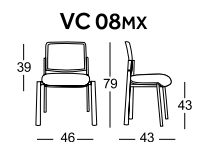

VC 02EXM

VC 02MXHJ

VC 02DXB

VC 02Wxo

**TECHNO**  
A CONTEMPORARY VISITOR CHAIR  
WITH VARIOUS CHOICES OF PATTERN  
AND COLOR.

Ergonomic-Shell backrest available in black, white, red, green, blue and orange color