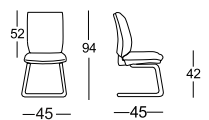

MOBICA

CLASSIC YET STYLISH CHAIR FOR MODERN OFFICES. WITH MAXIMUM COMFORT AND SUPPORT.