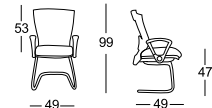

# XENA

A NEW SERIES WITH SLEEK AND MODERN DESIGN. ADJUSTABLE ARMREST AND HEADREST TO SUPPORT DIFFERENT POSITIONS AND GESTURES.

MC 3201A

MC 3301A

MC 3203

MC 3303

MC 3205A

MC 3305