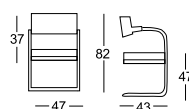

VC 01WXP

TECHNO
A CONTEMPORARY VISITOR CHAIR
WITH VARIOUS CHOICES OF PATTERN
AND COLOR.

Ergonomic-Shell backrest available in black, white, red, green, blue and orange color