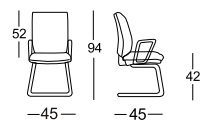

MC 1905

MOBICA

CLASSIC YET STYLISH CHAIR FOR MODERN OFFICES. WITH MAXIMUM COMFORT AND SUPPORT.