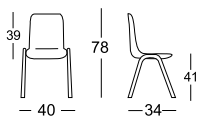

**TK 6060**

**TK 60120**

**SMART 01**

**GENIUS 01**

**SMART 02**

**GENIUS 02**

**SMILE**

STACKABLE, DURABLE AND STRONG POLYPROPYLENE CHAIR, MADE FOR THE LITTLE ONES. WITH EASY TO CLEAN MATERIAL AND COLORFUL DESIGN, THIS CHAIR WILL MAKE EVERYONE SMILE.