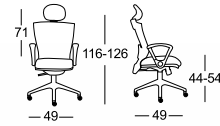

# XENA

A NEW SERIES WITH SLEEK AND MODERN DESIGN. ADJUSTABLE ARMREST AND HEADREST TO SUPPORT DIFFERENT POSITIONS AND GESTURES.

MC 3201A

MC 3301A

MC 3203

MC 3303

MC 3205A

MC 3305