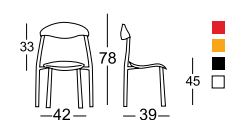

# XELLO

SWIVEL CHAIR WITH SOFT UPHOLSTERY. PROVIDING FREEDOM OF MOVEMENT AS WELL AS SUPERB COMFORT, EVEN FOR PROLONGED PERIODS OF SITTING.

UC 406

UC 506

UC 606M / UC 706HF

BC 1306

BC 1406

BC 2106