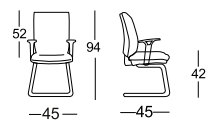

MC 1955A

MOBICA

CLASSIC YET STYLISH CHAIR FOR MODERN OFFICES. WITH MAXIMUM COMFORT AND SUPPORT.