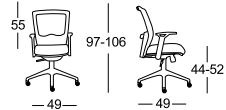

# LIVIO

BEAUTIFULLY DESIGNED OFFICE CHAIR. ERGONOMIC CONTOUR AND BREATHABLE MESH WITH SUPPORT ON THE BACK AND ADJUSTABLE ARMRESTS.

TS 01401

TS 01501

TS 01403

TS 01503

TS 01405

TS 01505