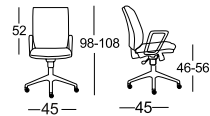

# VERSA

A SERIES OF MODERN OFFICE CHAIR, WITH CLEAN AND SLIM DESIGN. ARMRESTS MIGHT BE POSITIONED WITH VARYING HEIGHTS AND FEATURED WITH 360° ROTATION FOR MAXIMUM SUPPORT.

MC 1801

MC 1901

MC 1803A

MC 1903A