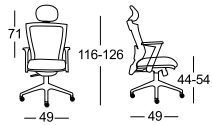

# RESPIRO

THIS PREMIUM MESH OFFICE CHAIR FEATURES BREATHABLE MESH WEBBING ON THE SEAT AND BACKREST FOR COOLER AND MORE COMFORTABLE SEATING.

TS 01001A

TS 01101A

TS 01003A

TS 01103A

TS 01005

TS 01105