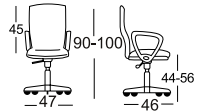

SC 1009A

VIZIO

THE BACKREST IS FINELY SHAPED TO CREATE MODERN LOOK AND COMFORT AT THE SAME TIME.