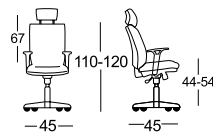

# VERSA

A SERIES OF MODERN OFFICE CHAIR, WITH CLEAN AND SLIM DESIGN. ARMRESTS MIGHT BE POSITIONED WITH VARYING HEIGHTS AND FEATURED WITH 360° ROTATION FOR MAXIMUM SUPPORT.

MC 1801

MC 1901

MC 1803A

MC 1903A