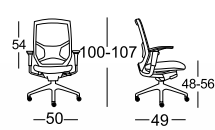

TS 0708

RESPIRO

THIS PREMIUM MESH OFFICE CHAIR FEATURES BREATHABLE MESH WEBBING ON THE SEAT AND BACKREST FOR COOLER AND MORE COMFORTABLE SEATING.