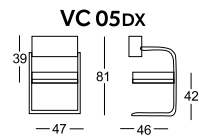

VC 02EXM

VC 02MXHJ

VC 02DXB

VC 02Wxo

**TECHNO**  
A CONTEMPORARY VISITOR CHAIR  
WITH VARIOUS CHOICES OF PATTERN  
AND COLOR.

Ergonomic-Shell backrest available in black, white, red, green, blue and orange color