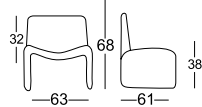

ARENA

XELLO

SWIVEL CHAIR WITH SOFT UPHOLSTERY. PROVIDING FREEDOM OF MOVEMENT AS WELL AS SUPERB COMFORT, EVEN FOR PROLONGED PERIODS OF SITTING.