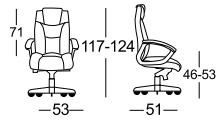

PC 9610A*

RAFFLES

SUPPORTIVE CUSHIONED OFFICE CHAIR WITH CLASSIC TOUCH ON ITS DETAILS

*Only available in black leather.