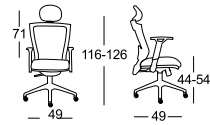

# RESPIRO

THIS PREMIUM MESH OFFICE CHAIR FEATURES BREATHABLE MESH WEBBING ON THE SEAT AND BACKREST FOR COOLER AND MORE COMFORTABLE SEATING.

TS 01001A

TS 01101A

TS 01003A

TS 01103A

TS 01005

TS 01105