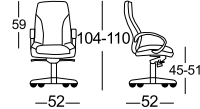

**SUPREME**  
MODERN CLASSIC OFFICE CHAIR  
THAT IS BEAUTIFULLY CRAFTED.

\*Only available in black leather.

PC 9410\*

PC 9610A\*

PC 9430\*

PC 9630A\*

PC 9450A\*

PC 9650A\*