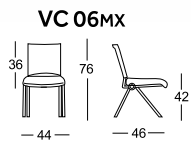

VC 02EXM

VC 02MXHJ

VC 02DXB

VC 02Wxo

**TECHNO**  
A CONTEMPORARY VISITOR CHAIR  
WITH VARIOUS CHOICES OF PATTERN  
AND COLOR.

Ergonomic-Shell backrest available in black, white, red, green, blue and orange color