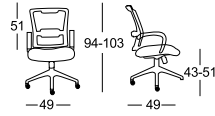

ULTIMA
A COLLECTION OF
MODERN CONTEMPORARY
OFFICE CHAIRS.