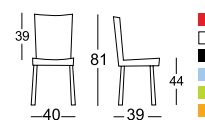

# XELLO

SWIVEL CHAIR WITH SOFT UPHOLSTERY. PROVIDING FREEDOM OF MOVEMENT AS WELL AS SUPERB COMFORT, EVEN FOR PROLONGED PERIODS OF SITTING.

UC 406

UC 506

UC 606M / UC 706HF

BC 1306

BC 1406

BC 2106