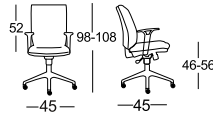

# VERSA

A SERIES OF MODERN OFFICE CHAIR, WITH CLEAN AND SLIM DESIGN. ARMRESTS MIGHT BE POSITIONED WITH VARYING HEIGHTS AND FEATURED WITH 360° ROTATION FOR MAXIMUM SUPPORT.

MC 1801

MC 1901

MC 1803A

MC 1903A