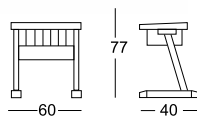

**TK 6060**

**TK 60120**

**SMART 01**

**GENIUS 01**

**SMART 02**

**GENIUS 02**

**SMILE**

STACKABLE, DURABLE AND STRONG POLYPROPYLENE CHAIR, MADE FOR THE LITTLE ONES. WITH EASY TO CLEAN MATERIAL AND COLORFUL DESIGN, THIS CHAIR WILL MAKE EVERYONE SMILE.