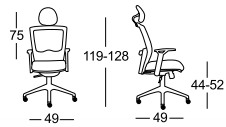

TS 01501

ENVIO

THE BREATHABLE MESH WILL KEEP YOU COOL ALL THE TIME, AND THE HIDDEN ADJUSTABLE SUPPORT ON THE BACKREST WILL GIVE SUPPORT TO THE RIGHT PLACE ON YOUR BACK.