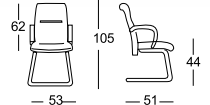

# SKY DREAM

OFFICE CHAIR THAT IS CLASSIC YET MODERN. WITH PERFECTED DETAILS, AND DURABLE MATERIAL CHOICE.

PC 9210\*

PC 9310\*

PC 9230\*

PC 9330\*

PC 9250A\*

PC 9350A\*