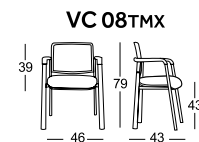

VC 02EXM

VC 02MXHJ

VC 02DXB

VC 02Wxo

**TECHNO**  
A CONTEMPORARY VISITOR CHAIR  
WITH VARIOUS CHOICES OF PATTERN  
AND COLOR.

Ergonomic-Shell backrest available in black, white, red, green, blue and orange color