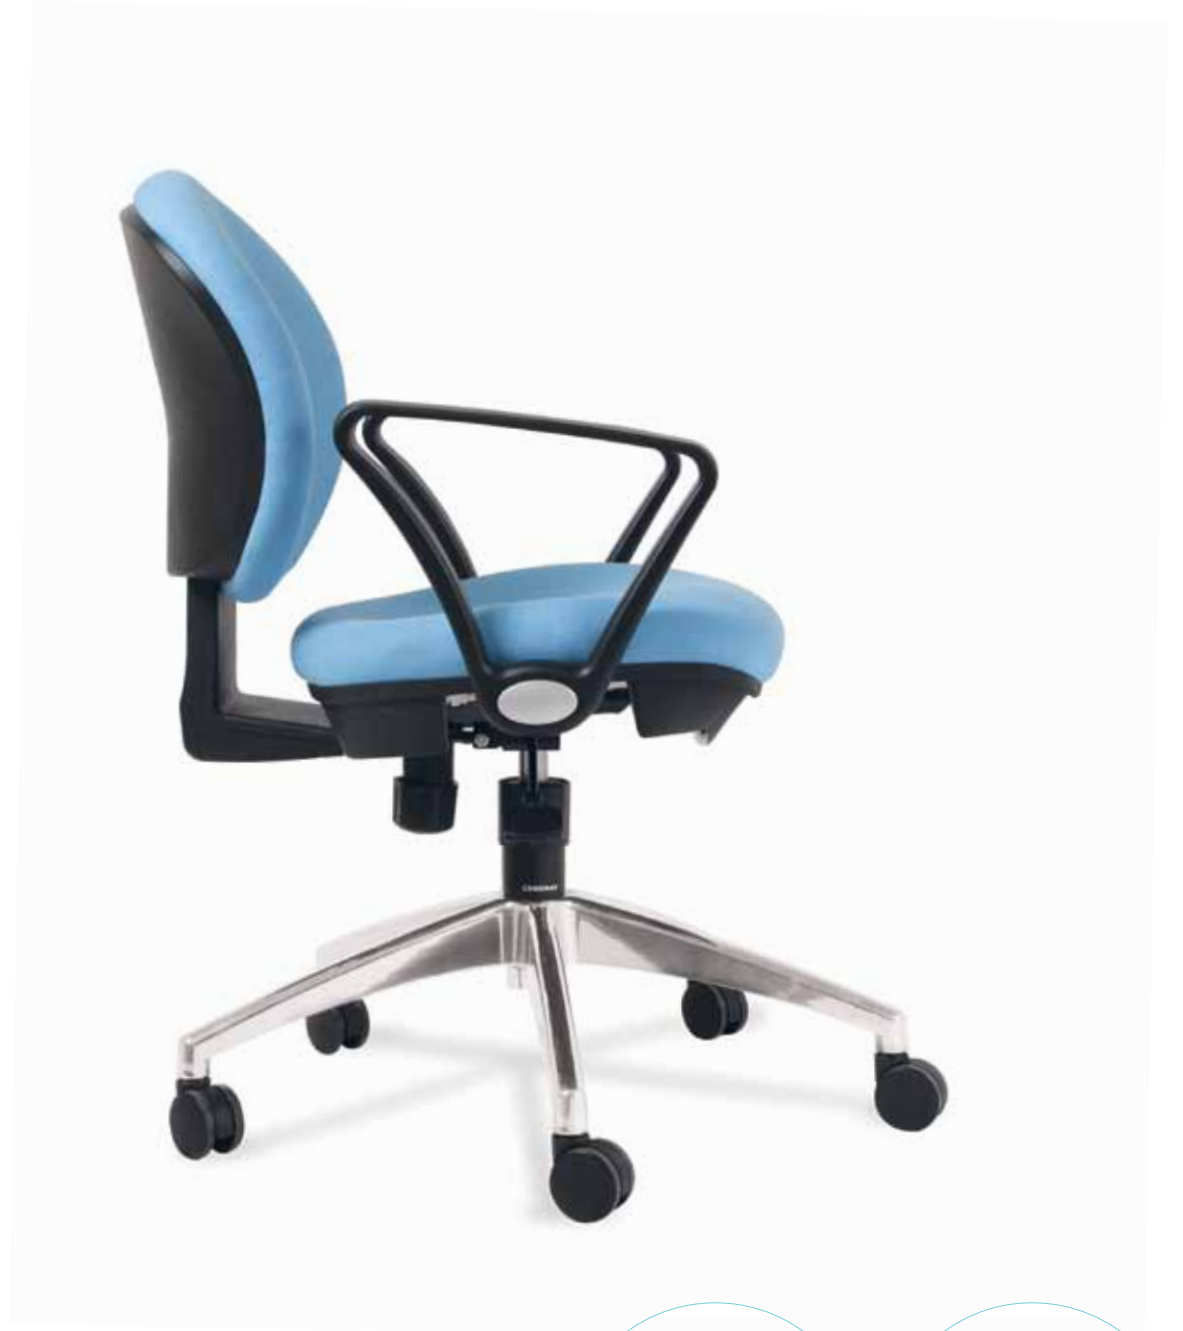

SPACIO

A TRENDY OFFICE CHAIR SEIES THAT HAS PLEASING AESTHETIC SHAPES, COMFORTABLY CUSHIONED WITH VARIOUS CHOICE OF COLORS.