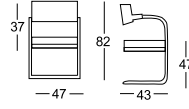

VC 02EXM

VC 02MXHJ

VC 02DXB

VC 02Wxo

**TECHNO**  
A CONTEMPORARY VISITOR CHAIR  
WITH VARIOUS CHOICES OF PATTERN  
AND COLOR.

Ergonomic-Shell backrest available in black, white, red, green, blue and orange color