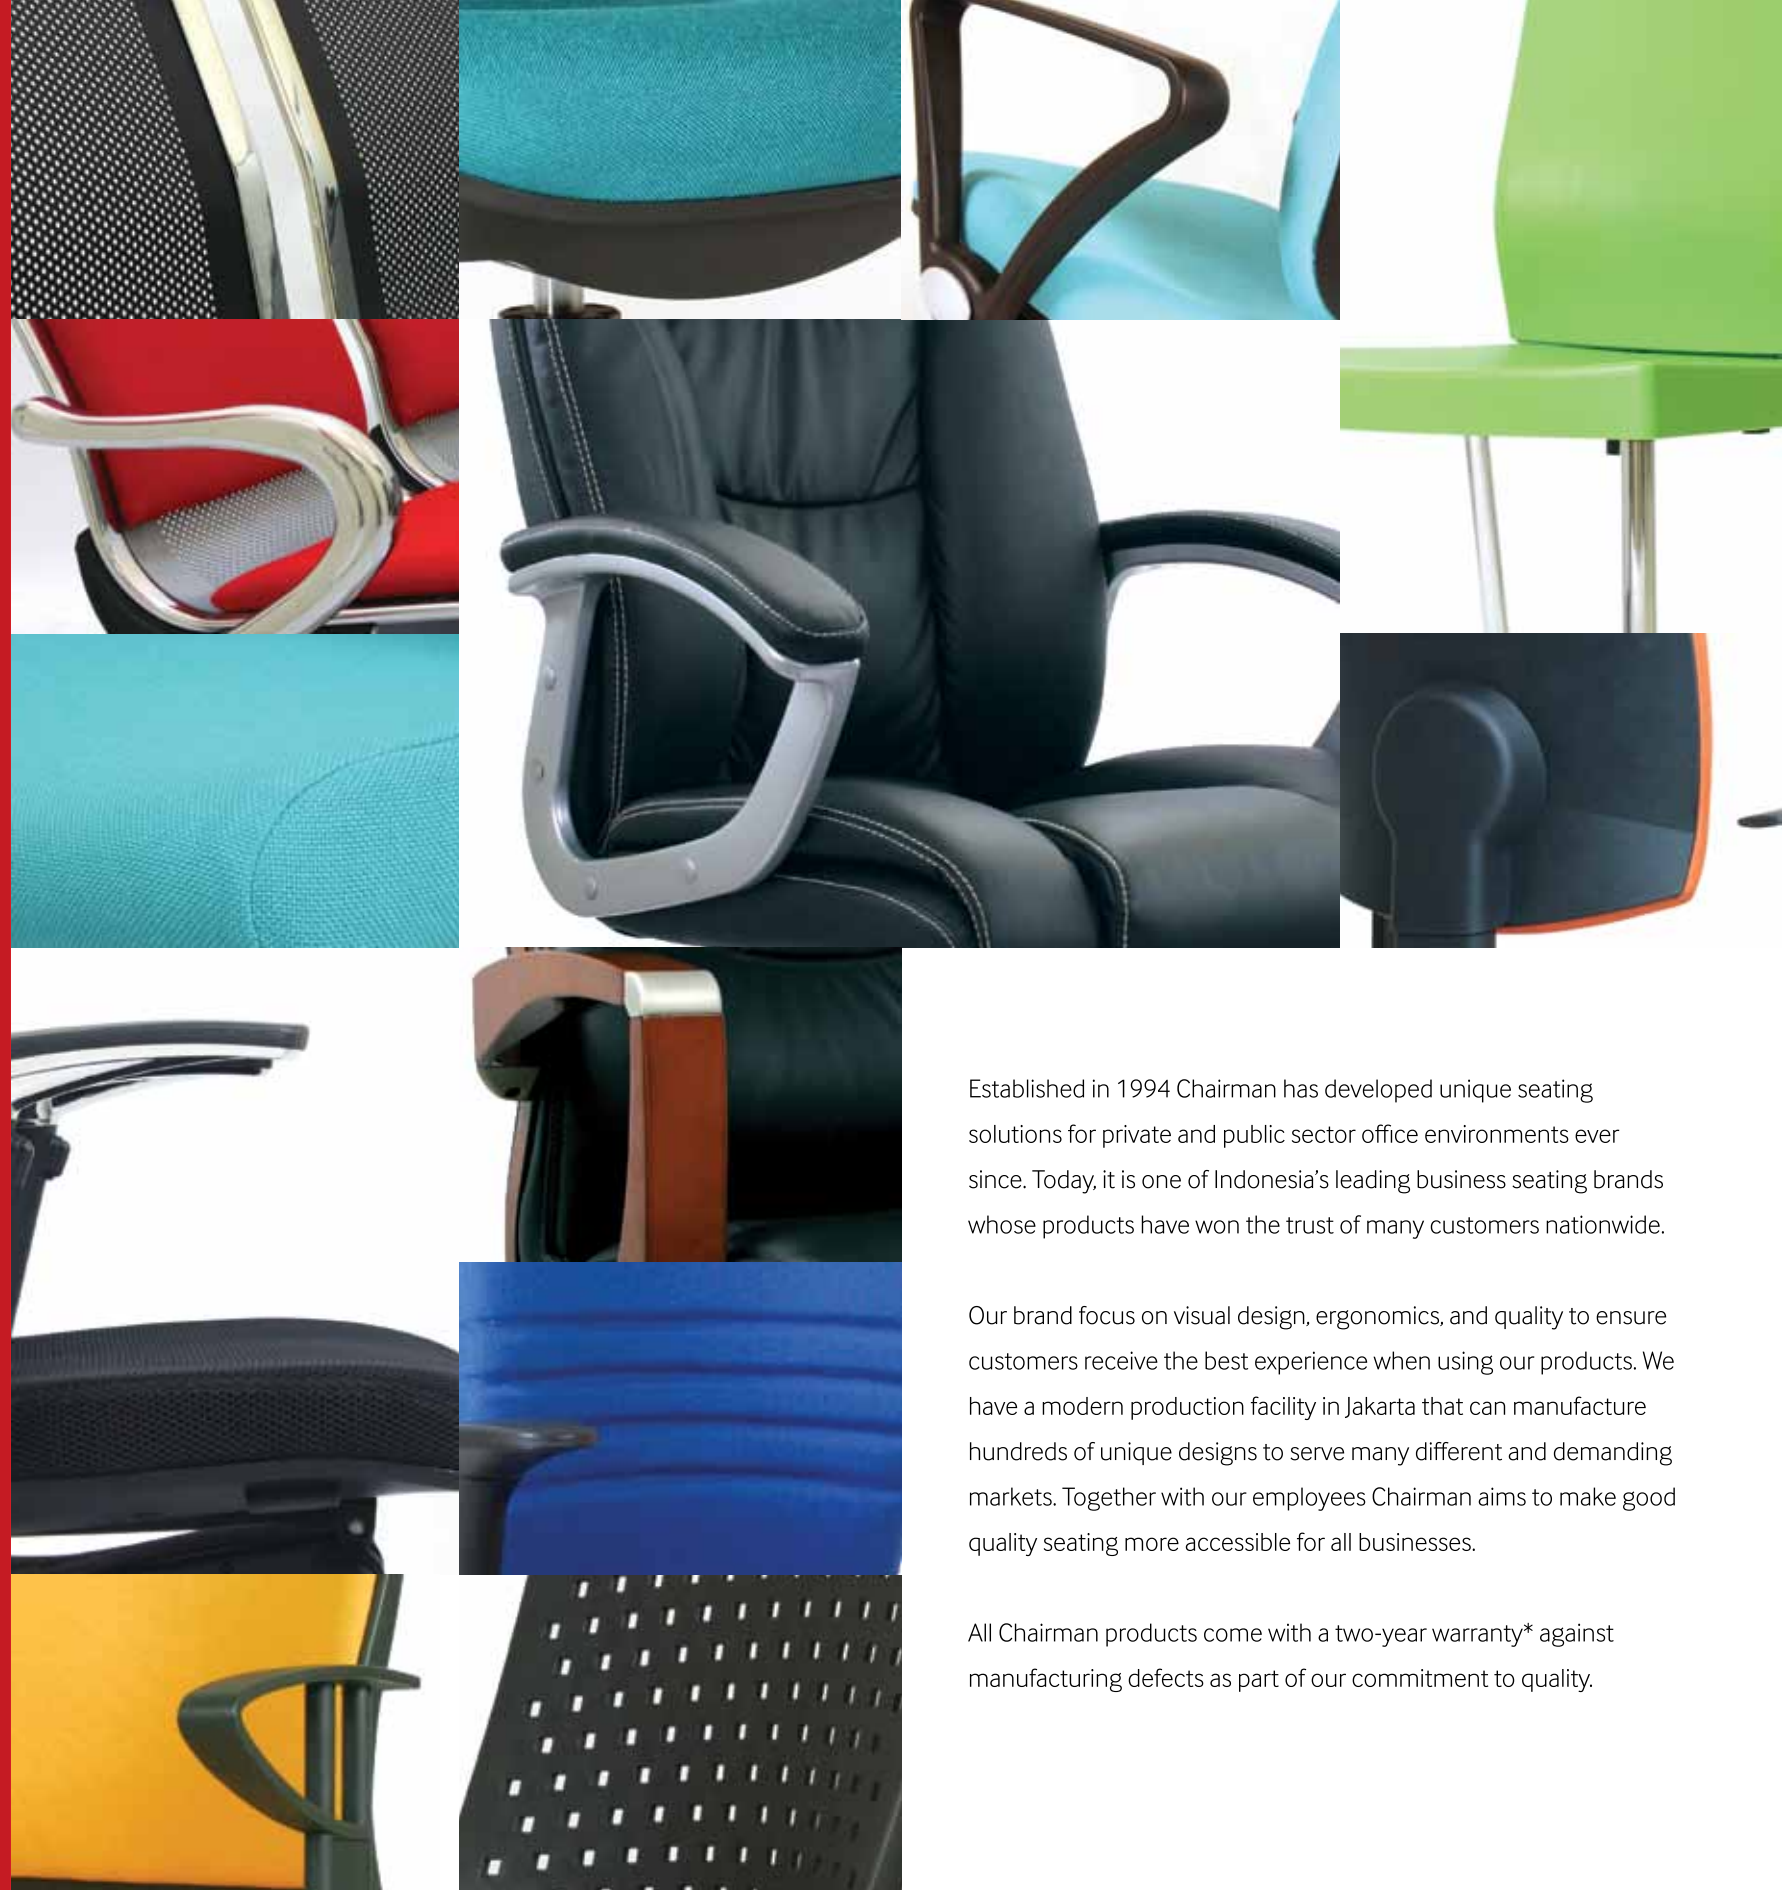

**CHAIRMAN**<sup>®</sup>  
CHAIR SPECIALIST

TWENTY YEARS OF CHAIRMAN

[www.chairman.co.id](http://www.chairman.co.id)

Our brand focus on visual design, ergonomics, and quality to ensure customers receive the best experience when using our products.

**CHAIRMAN®**

Established in 1994 Chairman has developed unique seating solutions for private and public sector office environments ever since. Today, it is one of Indonesia's leading business seating brands whose products have won the trust of many customers nationwide.