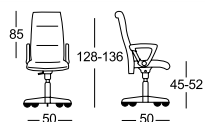

PC 9810BA

PERFECTO

PERFECT CHOICE FOR THE EXECUTIVES WHO DEMAND COMFORT AND STYLISH DESIGN IN THEIR OFFICE.