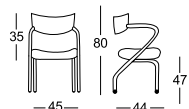

VC 01DXH

TECHNO
A CONTEMPORARY VISITOR CHAIR
WITH VARIOUS CHOICES OF PATTERN
AND COLOR.

Ergonomic-Shell backrest available in black, white, red, green, blue and orange color