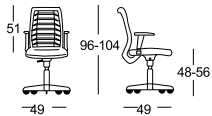

ULTIMA
A COLLECTION OF
MODERN CONTEMPORARY
OFFICE CHAIRS.