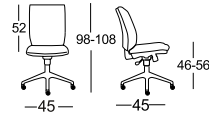

MC 1805

MOBICA

CLASSIC YET STYLISH CHAIR FOR MODERN OFFICES. WITH MAXIMUM COMFORT AND SUPPORT.