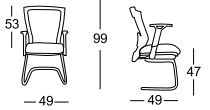

# RESPIRO

THIS PREMIUM MESH OFFICE CHAIR FEATURES BREATHABLE MESH WEBBING ON THE SEAT AND BACKREST FOR COOLER AND MORE COMFORTABLE SEATING.

TS 01001A

TS 01101A

TS 01003A

TS 01103A

TS 01005

TS 01105