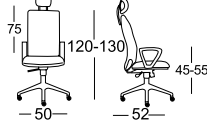

MC 1401

VITO

MODERN OFFICE CHAIRS WITH STYLISH DETAILS. OPTIONAL HEIGHT ADJUSTABLE ARMREST TO COMFORTABLY SUPPORT YOUR ARMS.