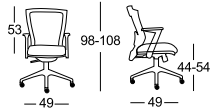

# RESPIRO

THIS PREMIUM MESH OFFICE CHAIR FEATURES BREATHABLE MESH WEBBING ON THE SEAT AND BACKREST FOR COOLER AND MORE COMFORTABLE SEATING.

TS 01001A

TS 01101A

TS 01003A

TS 01103A

TS 01005

TS 01105