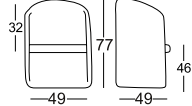

RETRO

XELLO

SWIVEL CHAIR WITH SOFT UPHOLSTERY. PROVIDING FREEDOM OF MOVEMENT AS WELL AS SUPERB COMFORT, EVEN FOR PROLONGED PERIODS OF SITTING.