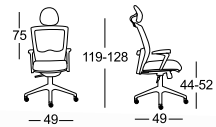

# LIVIO

BEAUTIFULLY DESIGNED OFFICE CHAIR. ERGONOMIC CONTOUR AND BREATHABLE MESH WITH SUPPORT ON THE BACK AND ADJUSTABLE ARMRESTS.

TS 01401

TS 01501

TS 01403

TS 01503

TS 01405

TS 01505