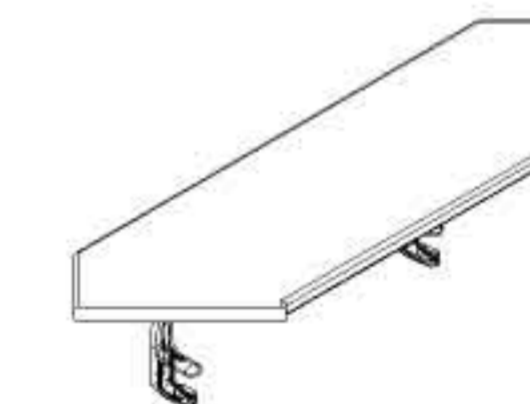

HRC 5930

W113 - D34 - H29