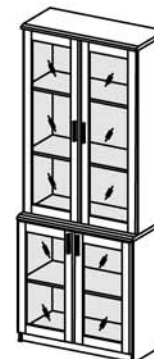

CPU HOLDER

UCH 7002 : 520x250x190 mm

PRIVACY SCREEN

UPS 7962 : 1200x295x15 mm
UPS 7964 : 1400x295x15 mm
UPS 79 65 : 1500x295x15 mm
UPS 79 66 : 1600x295x15 mm
UPS 79 68 : 1800x295x15 mm

OFFICE DESK

UOD 7062 : 1200x750x750 mm
UOD 7064 : 1400x750x750 mm
UOD 7066 : 1600x750x750 mm
UOD 7068 : 1800x750x750 mm

MOBILE PEDESTAL

UFD 7166 : 400x500x550 mm

FILING DRAWER

UFL 7262 : 467x590x750 mm

FILING DRAWER

UFL 7263 : 467x590x1083 mm

LOWER STORAGE UNIT
PANEL DOORS

UST 7460 : 800x400x800 mm

LOWER STORAGE UNIT
GLASS DOORS

UST 7461 : 800x400x800 mm

UPPER STORAGE UNIT
GLASS DOORS

UST 7462 : 800x350x1200 mm

UPPER STORAGE UNIT
GLASS DOORS

UST 7462 : 800x350x1200 mm

LOWER STORAGE UNIT
GLASS DOORS

UST 7461 : 800x400x800 mm

HIGHT STORAGE UNIT

UST 7463 : 800x350x2000 mm

STORAGE UNIT

UCR 7368 : 1000x500x600 mm

ROUND CONFERENCE TABLE

UCT 7761 : Ø1200x750 mm

CONFERENCE TABLE

UCT 7762 : 1800x900x750 mm
UCT 7763 : 2400x1200x750 mm