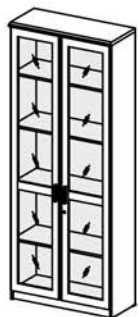

CPU HOLDER

UCH 7002 : 520x250x190 mm

PRIVACY SCREEN

UPS 7962 : 1200x295x15 mm
UPS 7964 : 1400x295x15 mm
UPS 79 65 : 1500x295x15 mm
UPS 79 66 : 1600x295x15 mm
UPS 79 68 : 1800x295x15 mm

OFFICE DESK

UOD 7062 : 1200x750x750 mm
UOD 7064 : 1400x750x750 mm
UOD 7066 : 1600x750x750 mm
UOD 7068 : 1800x750x750 mm

MOBILE PEDESTAL

UFD 7166 : 400x500x550 mm

FILING DRAWER

UFL 7262 : 467x590x750 mm

FILING DRAWER

UFL 7263 : 467x590x1083 mm

LOWER STORAGE UNIT
PANEL DOORS

UST 7460 : 800x400x800 mm

LOWER STORAGE UNIT
GLASS DOORS

UST 7461 : 800x400x800 mm

UPPER STORAGE UNIT
GLASS DOORS

UST 7462 : 800x350x1200 mm

UPPER STORAGE UNIT
GLASS DOORS

UST 7462 : 800x350x1200 mm

LOWER STORAGE UNIT
GLASS DOORS

UST 7461 : 800x400x800 mm

HIGHT STORAGE UNIT

UST 7463 : 800x350x2000 mm

STORAGE UNIT

UCR 7368 : 1000x500x600 mm

ROUND CONFERENCE TABLE

UCT 7761 : Ø1200x750 mm

CONFERENCE TABLE

UCT 7762 : 1800x900x750 mm
UCT 7763 : 2400x1200x750 mm